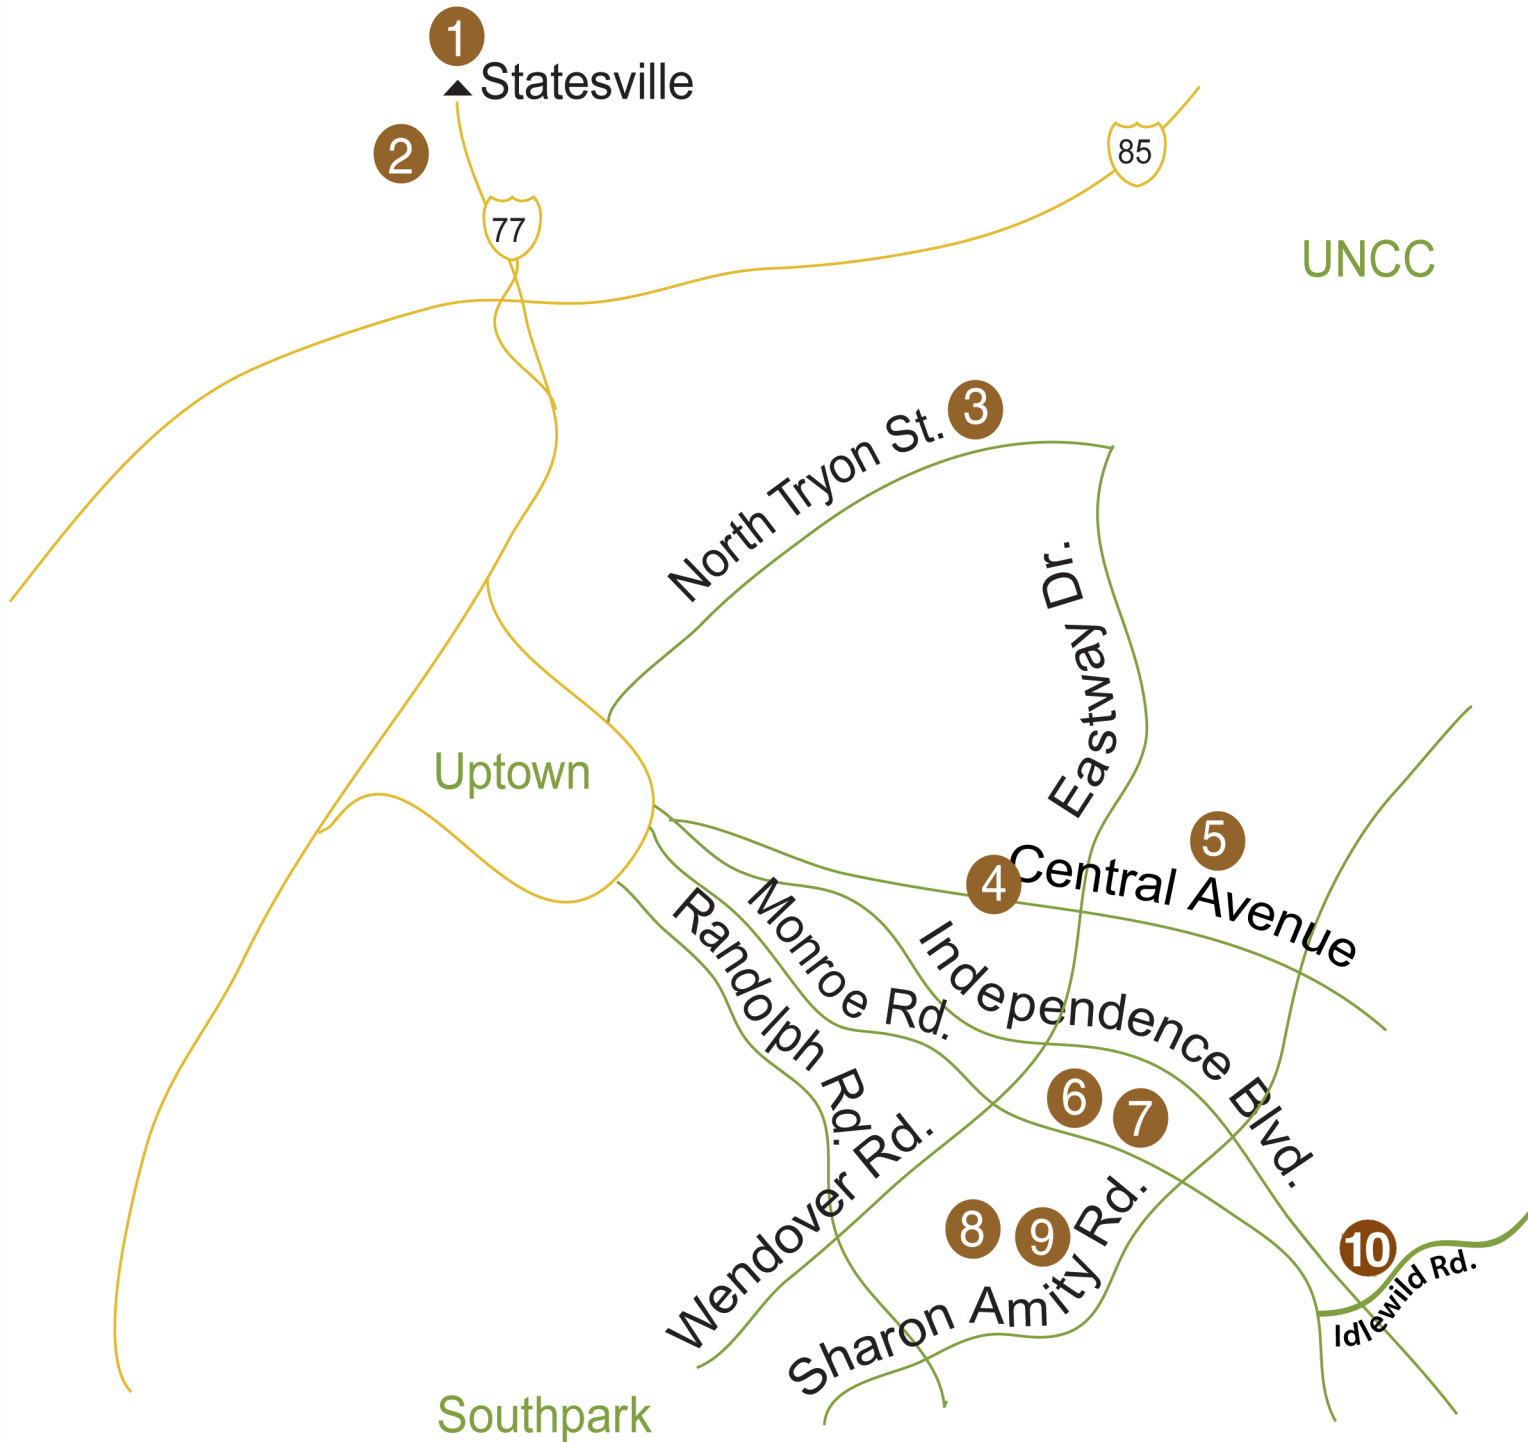

UNCC

Apartment Locator

Click a number or community name for details:

- 1 - Signal Hill
- 2 - Trinity Park
- 3 - Cedar Greene, English Garden, English Garden Townhomes
- 4 - Brentwood
- 5 - Kilborne
- 6 - Briarcliff
- 7 - Lake Hill
- 8 - Delane Glen
- 9 - The Chimneys
- 10 - Arcadian Village